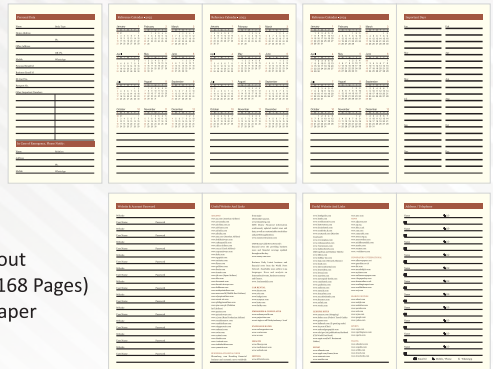

Code: 360
Name: Pocket Zipper Fitting Closure

A5 Hard Bound
▲ 96 Leaf (192 Pages)
▲ 80 GSM, Natural Paper
▲ Size: 150 X 215 mm

(5.906 ") 150 mm

(8.465 ") 215 mm

360 Brown

360 Black

360 Blue

Hard Bound | 96 leaves (192 Pages) | 80 gsm | Natural Paper

Code: 151
Name: Pocket 3
Fold Pen Lock

Without Pen
Soft Bound
84 leaves (168 Pages)
Natural Paper
Close Size:
Open Size:

151 Grey

151 Blue

151 Tan

Inner Layout
84 leaves (168 Pages)
Natural Paper

Code: 152
Name: Mobile
Pocket Cover

Without Pen
Hard Bound
▲ 84 leaves (168 Pages)
▲ Natural Paper
▲ **Size: 118 X 200 mm**

(4.646 ") 118 mm

(7.874 ") 200 mm

152 Brown

152 Black

Code: 153

Soft Bound

- ▲ 84 leaves (168 Pages)
- ▲ Natural Paper
- ▲ Size: 118 X 200 mm