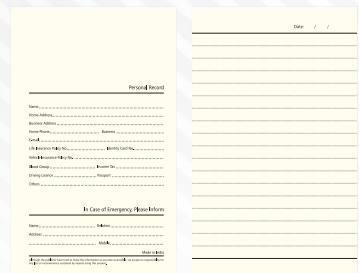

Notebook Inner Format / 80 gsm Natural Paper
160 pages