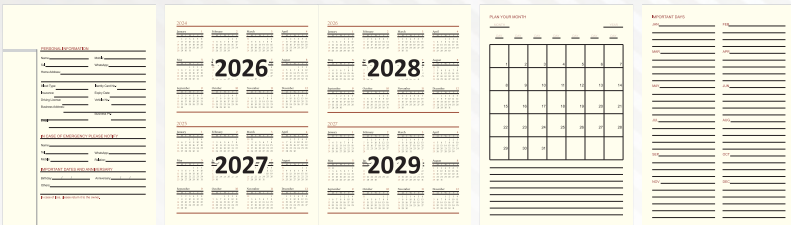

Code: 360
Name: Pocket Zipper Fitting Closure

A5 Hard Bound
▲ 96 Leaf (192 Pages)
▲ 80 GSM, Natural Paper
▲ Size: 150 X 215 mm

(5.906 ") 150 mm

(8.465 ") 215 mm

360 Brown

360 Black

360 Blue

Hard Bound | 96 leaves (192 Pages) | 80 gsm | Natural Paper

Code: 151
Name: Pocket 3
Fold Pen Lock

Without Pen
Soft Bound
84 leaves (168 Pages)
Natural Paper
Close Size:
Open Size:

151 Grey

151 Blue

151 Tan

Inner Layout
84 leaves (168 Pages)
Natural Paper

Code: 152
Name: Mobile
Pocket Cover