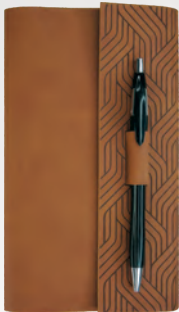

Code: 151
Name: Pocket 3
Fold Pen Lock

Without Pen
Soft Bound
84 leaves (168 Pages)
Natural Paper
Close Size:
Open Size:

151 Grey

151 Blue

151 Tan

Inner Layout
84 leaves (168 Pages)
Natural Paper

Code: 152
Name: Mobile
Pocket Cover