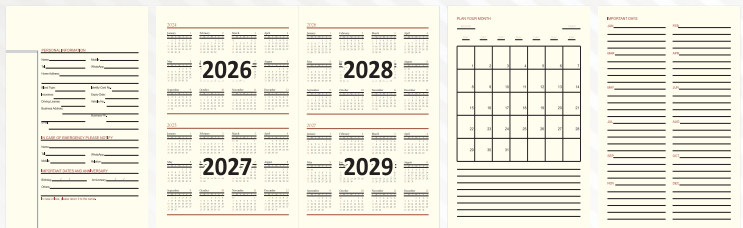

Soft Bound | Notebook Inner Format | Natural Paper - 192 Pages