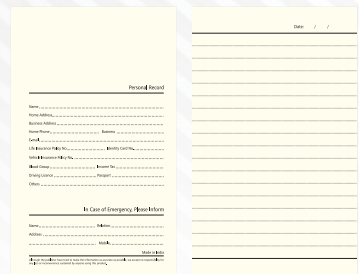

Notebook Inner Format / 80 gsm Natural Paper
160 pages