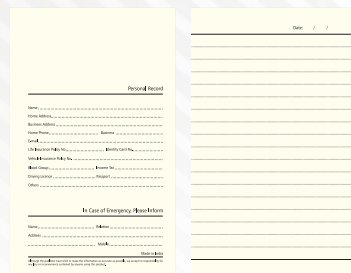

157 Orange

157
Sky-Blue

157 Tan

(3.583 ") 91 mm

Code: 604
Name: PP Soft

- Soft Bound**
- ▲ 84 leaves (168 Pages)
 - ▲ Natural Paper
 - ▲ Size: 118 X 200 mm

604 Brown

604 Black

604 Sky-Blue

604 Orange

604 Dark Blue

Notebook Inner Format / 80 gsm Natural Paper
160 pages

Code: 603

Soft Bound

- ▲ 84 leaves (168 Pages)
- ▲ Natural Paper
- ▲ Size: 118 X 200 mm

603 Blue