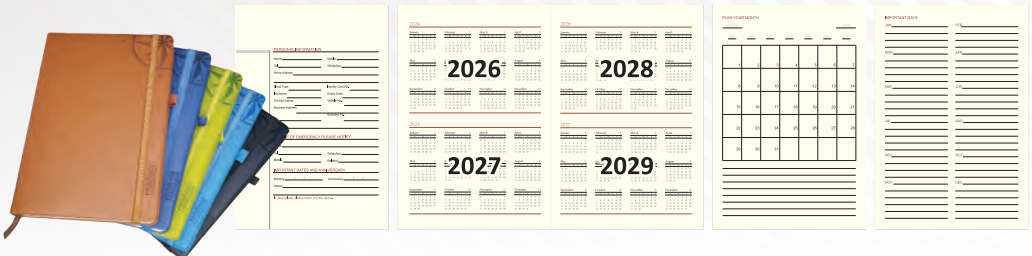

Code: 305

Name: Foam Notebook

305 Blue

A5 Hard Bound

- ▲ 96 Leaf (192 Pages)
- ▲ 80 GSM, Natural Paper
- ▲ Size: 148 X 215 mm

(5.827 ") 148 mm

(8.465 ") 215 mm

305 Sky-Blue

305 Black

305 Brown

Code: 311

Name: Pocket Loopi

Hard Bound

96 leaves (192 Pages) | Natural Paper

Pocket for holding paper & documents

311 Brown