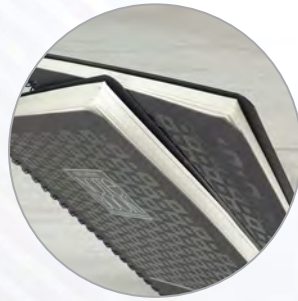

316 Blue

316 Tan

316 Grey

96 leaves (192 Pages) | Natural Paper

CODE: 320
Kraft Dotted

CODE: 320
Black Dotted

* Pen shown in the images are only for the reference or to enhance the product looks.

Code: 327
Name: Recycle Wiro