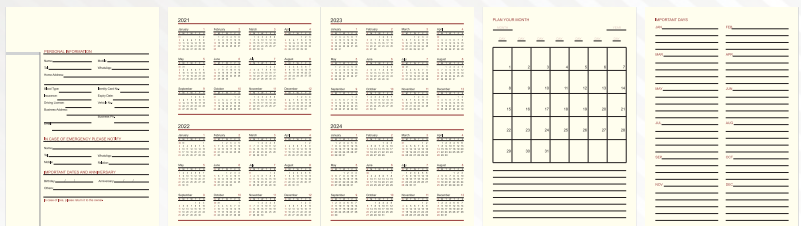

316 Blue

316 Tan

316 Grey

96 leaves (192 Pages) | Natural Paper

CODE: 320
Kraft Dotted

CODE: 320
Black Dotted

* Pen shown in the images are only for the reference or to enhance the product looks.

Code: 327
Name: Recycle Wiro