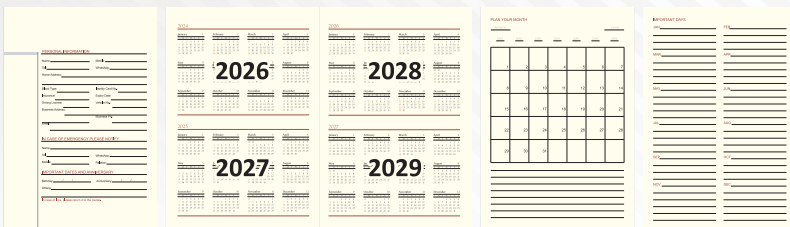

Name: Mobile Pocket

312 Brown

312 Grey

Hard Bound

96 leaves (192 Pages) | Natural Paper

96 leaves (192 Pages) | Natural Paper

Code: 314

Name: 3 Fold Pen Lock