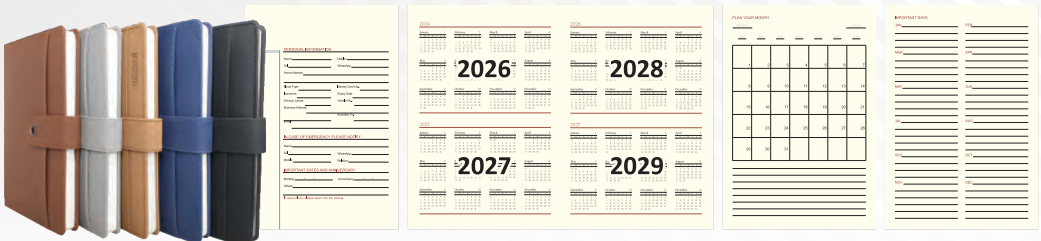

305 Black

305 Brown

Code: 311

Name: Pocket Loopi

Hard Bound

96 leaves (192 Pages) | Natural Paper

Pocket for holding paper & documents

311 Brown

(5.906 ") 150 mm

(8.465 ") 215 mm

311 Black

311 Blue

311 Beige

311 Grey

96 leaves (192 Pages) | Natural Paper

Code: 312

Name: Mobile Pocket

312 Brown

312 Grey

Hard Bound

96 leaves (192 Pages) | Natural Paper

96 leaves (192 Pages) | Natural Paper

Code: 314

Name: 3 Fold Pen Lock