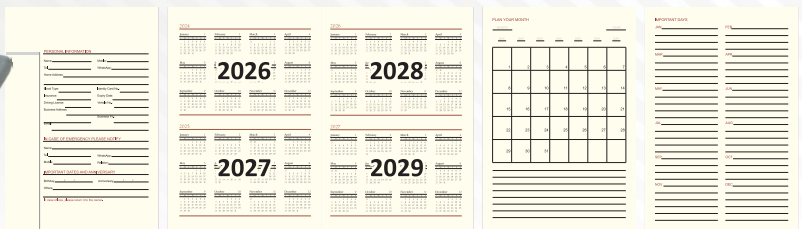

96 leaves (192 Pages) | Natural Paper

Code: 315
Name: Pocket
Arrow Loopi

A5 Hard Bound
▲ 96 Leaf (192 Pages)
▲ 80 GSM, Natural Paper
▲ Size: 150 X 215 mm

(5.906 ") 150 mm

(8.465 ") 215 mm

315 Brown

315 Blue