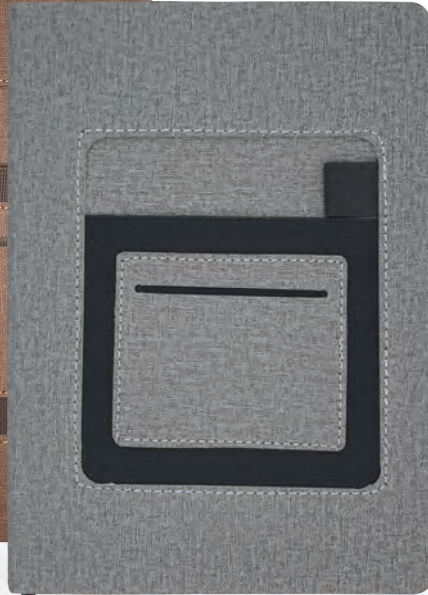

Code: 312

Name: Mobile Pocket

312 Grey

Hard Bound

96 leaves (192 Pages) | Natural Paper

96 leaves (192 Pages) | Natural Paper