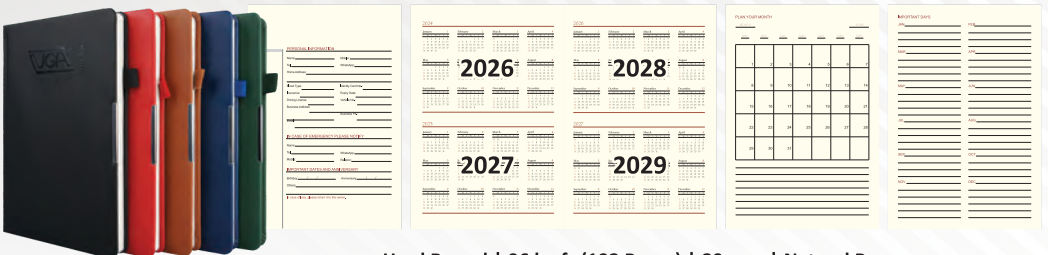

303 Blue

Code: 303
Name: Steel Patti

303 Tan

(6.102 ") 155 mm

(8.465 ") 215 mm

303 Woody

303 Red

303 Black

Hard Bound | 96 leafs (192 Pages) | 80 gsm | Natural Paper

Code: 304
Name: Dual Tone

A5 Hard Bound
▲ 96 Leaf (192 Pages)
▲ 80 GSM, Natural Paper
▲ Size: 148 X 215 mm

304 Grey-Blue

(5.827 ") 148 mm

(8.465 ") 215 mm