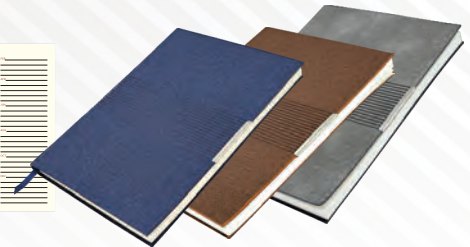

Brown

Blue

Grey

Code: 136

A5 Soft Bound
▲ 80 GSM, Natural Paper
▲ Size: 155 X 210 mm

Blue

Grey

Tan

(5.827 ") 148 mm

(8.465 ") 215 mm

Black

Blue

Grey

White

Code: 302 ECO

A5 Hard Bound