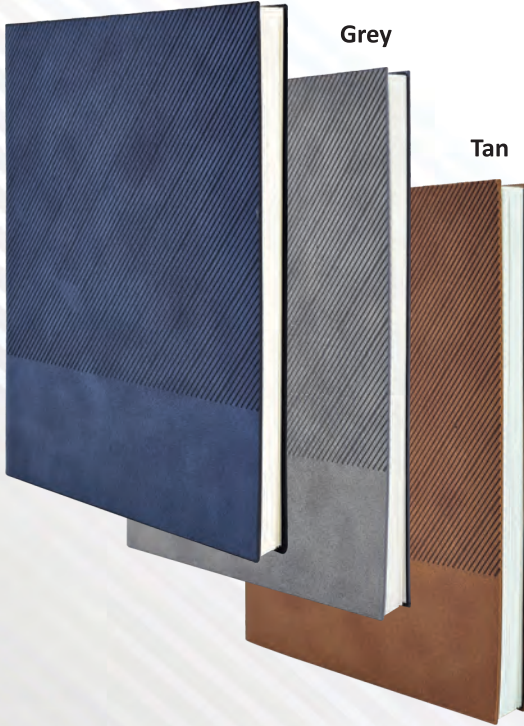

Brown

Blue

Grey

Code: 136

A5 Soft Bound
▲ 80 GSM, Natural Paper
▲ Size: 155 X 210 mm

Blue

Grey

Tan

(5.827 ") 148 mm

(8.465 ") 215 mm

Black

Blue

Grey

White

Code: 302 ECO

A5 Hard Bound