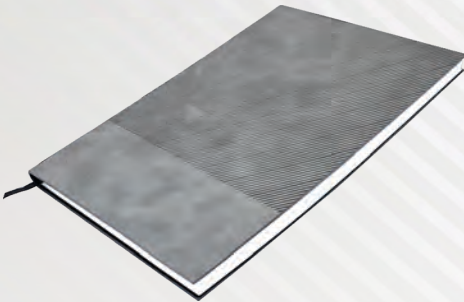

Blue

Grey

Tan

Code: 137

A5 Soft Bound
▲ 80 GSM, Natural Paper
▲ Size: 155 X 210 mm