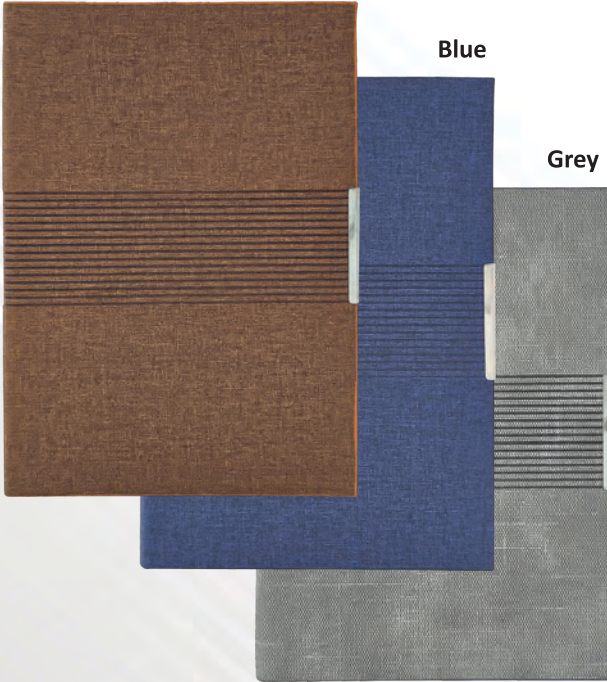

Code: 132
Name: Soft Pen
Holder Arrow Loopi

A5 Soft Bound
▲ 80 GSM, Natural Paper
▲ Size: 155 X 210 mm

(6.102 ") 155 mm

(8.268 ") 210 mm

132 Sky-Blue

132 Beige

132 Dark Blue

132 Tan

Code: 134

A5 Hard Bound

- ▲ 96 Leaf (192 Pages)
- ▲ 80 GSM, Natural Paper
- ▲ Size: 155 X 210 mm

Brown

Tan

Code: 135

A5 Hard Bound

- ▲ 96 Leaf (192 Pages)
- ▲ 80 GSM, Natural Paper
- ▲ Magnet Closure

Brown

Blue

Grey

Code: 136

A5 Soft Bound
▲ 80 GSM, Natural Paper
▲ Size: 155 X 210 mm

Blue

Grey

Tan

(5.827 ") 148 mm

(8.465 ") 215 mm

Black

Blue

Grey

White

Code: 302 ECO

A5 Hard Bound