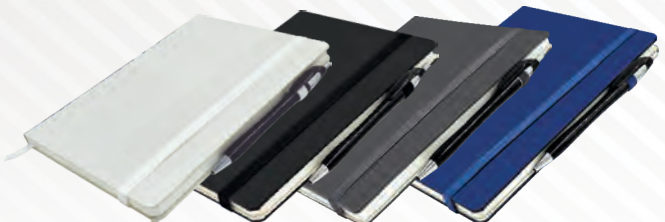

(5.827 ") 148 mm

(8.465 ") 215 mm

Black

Blue

Grey

White

Code: 302 ECO

A5 Hard Bound