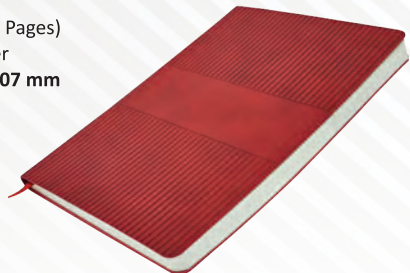

(5.906 ") 150 mm

(8.15 ") 207 mm

114 Black

114 Grey

114 Brown

114 Blue

Notebook Inner Format  
192 Pages - Natural Paper

**Code: 115**  
**Name: Innobit**

**Soft Bound**  
96 leafs (192 Pages)  
Natural Paper  
**Size: 150 X 207 mm**

(5.906 ") 150 mm

(8.15 ") 207 mm

115 Grey

115 Blue

115 Tan

Notebook Inner Format  
192 Pages - Natural Paper

**Code: 116 Black**

**Soft Bound**  
96 leafs (192 Pages)  
Natural Paper  
**Size: 150 X 207 mm**

**Code: 116 Red**

**Soft Bound**  
96 leafs (192 Pages)  
Natural Paper  
**Size: 150 X 207 mm**

**Code: 117**  
**Name: Trident**