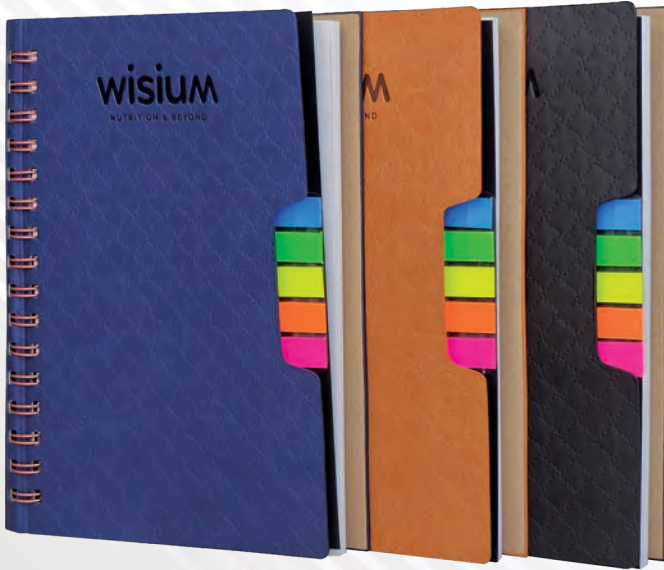

**Code: 118**  
Name: Birla IVF

**Hard Bound**  
96 leaves (192 Pages)  
Natural Paper  
Size: 145 X 215 mm

(5.709 ") 145 mm

(8.465 ") 215 mm

118 Black

118 Dark Blue

118 Tan

118 Blue

118 Brown

**Code: 119**  
**Name: Kathuria**

**Soft Bound**  
96 leafs (192 Pages)  
Natural Paper  
**Size: 150 X 207 mm**

(5.906 ") 150 mm

(8.15 ") 207 mm

119  
Blue - Sky Blue

119  
Brown - Tan

119  
Grey - Red

Notebook Inner Format  
192 Pages - Natural Paper

**Code: 120**  
Name: Wisium

**Soft Wiro Bound**  
90 leaves (180 Pages)  
Natural Paper  
Size: 170 X 224 mm

(6.693 ") 170 mm

(8.819 ") 224 mm

120 Black

120 Tan