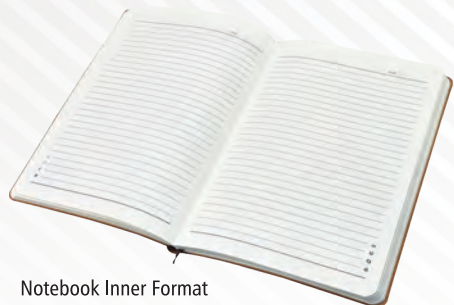

**Code: 118**  
Name: Birla IVF

**Hard Bound**  
96 leaves (192 Pages)  
Natural Paper  
Size: 145 X 215 mm

(5.709 ") 145 mm

(8.465 ") 215 mm

118 Black

118 Dark Blue

118 Tan

118 Blue

118 Brown

**Code: 119**  
**Name: Kathuria**

**Soft Bound**  
96 leafs (192 Pages)  
Natural Paper  
**Size: 150 X 207 mm**

(5.906 ") 150 mm

(8.15 ") 207 mm

119  
Blue - Sky Blue

119  
Brown - Tan

119  
Grey - Red

Notebook Inner Format  
192 Pages - Natural Paper

**Code: 120**  
Name: Wisium

**Soft Wiro Bound**  
90 leaves (180 Pages)  
Natural Paper  
Size: 170 X 224 mm

(6.693 ") 170 mm

(8.819 ") 224 mm

120 Black

120 Tan