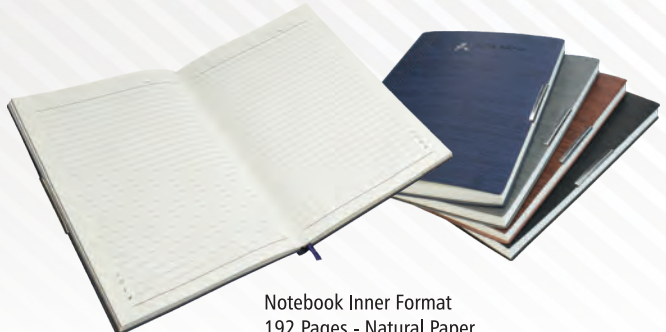

(5.906 ") 150 mm

(8.15 ") 207 mm

114 Black

114 Grey

114 Brown

114 Blue

Notebook Inner Format  
192 Pages - Natural Paper

**Code: 115**  
**Name: Innobit**