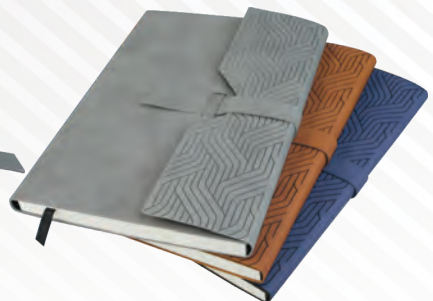

**Code: 111**

**Soft Bound**  
**Size: 150 X 207 mm**

**Code: 112**  
**Name: 3 Fold Loopi**

**Soft Bound**  
96 leafs (192 Pages)  
Natural Paper  
**Size: 153 X 214 mm**

(6.024 ") 153 mm

(8.425 ") 214 mm

112 Grey

112 Tan

112 Blue

Notebook Inner Format  
192 Pages - Natural Paper

**Code: 113**  
Name: Soft 3 Fold  
Pen Lock

**Soft Bound**  
96 leaves (192 Pages)  
Natural Paper  
Size: 153 X 214 mm

(6.024 ") 153 mm

(8.425 ") 214 mm

113 Black

113 Maroon

113 Grey

113 Blue

Notebook Inner Format  
192 Pages - Natural Paper

**Code: 114**  
**Name: Axis Bank**

**Soft Bound**  
96 leaves (192 Pages)  
Natural Paper  
**Size: 150 X 207 mm**