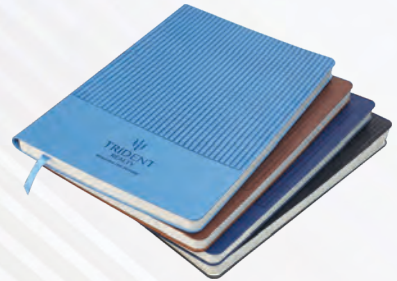

**Soft Bound**  
96 leaves (192 Pages)  
Natural Paper  
**Size: 150 X 207 mm**

(5.906 ") 150 mm

(8.15 ") 207 mm

117 Black

117 Brown

117 Dark-Blue

117 Sky-Blue

Notebook Inner Format  
192 Pages - Natural Paper

**Code: 118**  
Name: Birla IVF

**Hard Bound**  
96 leaves (192 Pages)  
Natural Paper  
Size: 145 X 215 mm

(5.709 ") 145 mm

(8.465 ") 215 mm

118 Black

118 Dark Blue

118 Tan

118 Blue