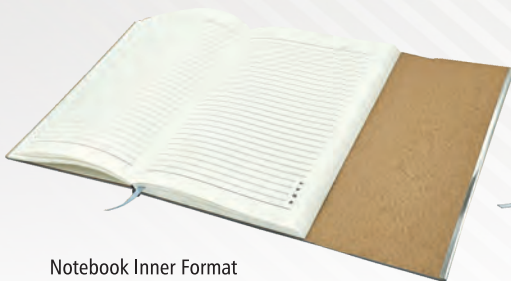

106 Blue

106 Grey

106 Tan

Notebook Inner Format
192 Pages - Natural Paper

Code: 107
Name: Soft Flower

107 Black

107 - Tan

107 - Dark Blue